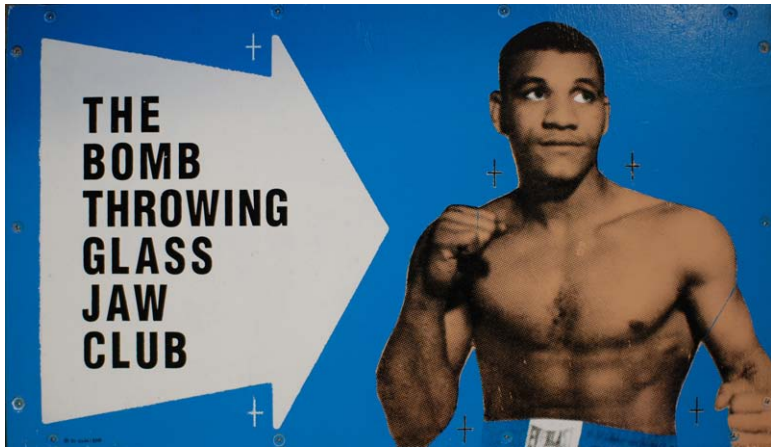

290mm x 390mm

\$925

Judge Me By this Defeat
2008
Enamel, ink and polyurethane on board
595mm x 595mm
\$2250

The Man,
2007
Enamel, ink & polyurethane on board
500mm x 500mm
\$1650

The Bomb Throwing Glass Jaw Club (Blue)