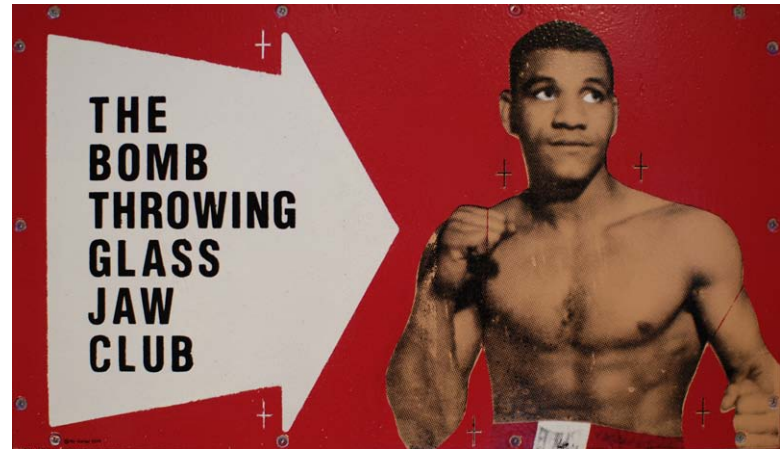

The Man,
2007
Enamel, ink & polyurethane on board
500mm x 500mm
$1650

The Bomb Throwing Glass Jaw Club (Red)

2008

Edition of 2, Enamel, ink and polyurethane on board

610mm x 350mm

$1375